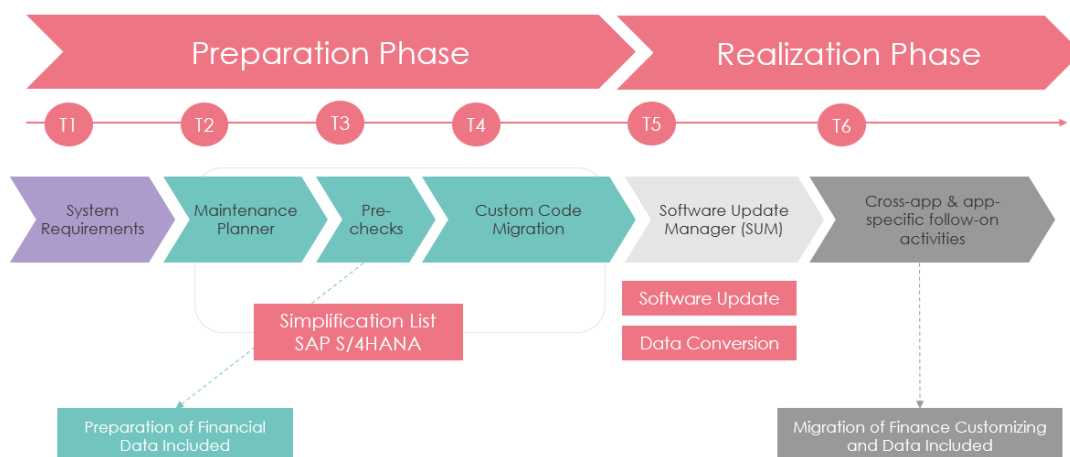

FAST 2 S4 Conversion package

FAST-2-S/4 Conversion Factory is a set of tools and best practices combined into an efficient script, allowing you to technically migrate to SAP S/4HANA with minimal throughput time and overhead. For any company using SAP ECC which is willing to lay the foundation of a future-proof ERP system.

Why select this package

- As a SAP ECC using company you are ready to lay the foundation of a future proof ERP system
- FAST 2 S/4 is a set of tools & expertise combined into an efficient script allowing you to technically migrate to S/4HANA with minimal throughput time & overhead
- Our FAST 2 S/4 approach is the starting point for your optimization and innovation tracks including embedded analytics

Promar approach based on best practices

Package includes

- Readiness check: Installation and execution
- Functional activities: installation, analysis and execution
- Conversion activities: Installation and configuration of notes and activities to perform the migration
- ECC only: Actions are within ECC. Adjustments to other tools are available via extra services

References

Implementation and pricing plan

Package	S	M	L
Pricing (as of) *	120 K	250 K	700 K
Est. Implementation time	3-6 months	6-9 months	9-15 months
Driver			
ECC version	minimum 6.0	minimum 6.0	minimum 6.0
DB/OS version	compliant for S/4Migration	compliant for S/4Migration	compliant for S/4Migration
nr of company codes	3	5	full
nr of years of finance documents	10	10	full
Functional scope	SD,MM,PP, FI/CO, WM	SD,MM,PP, FI/CO, WM, QM	SD,MM,PP, FI/CO, WM, QM, PS
nr of customers & vendors	1000	10000	> 10 000
nr of custom code objects included	1000	3000	> 3000
nr of system conversions	3	4	>4
activation of Fiori apps	technical	functional 10	functional 20