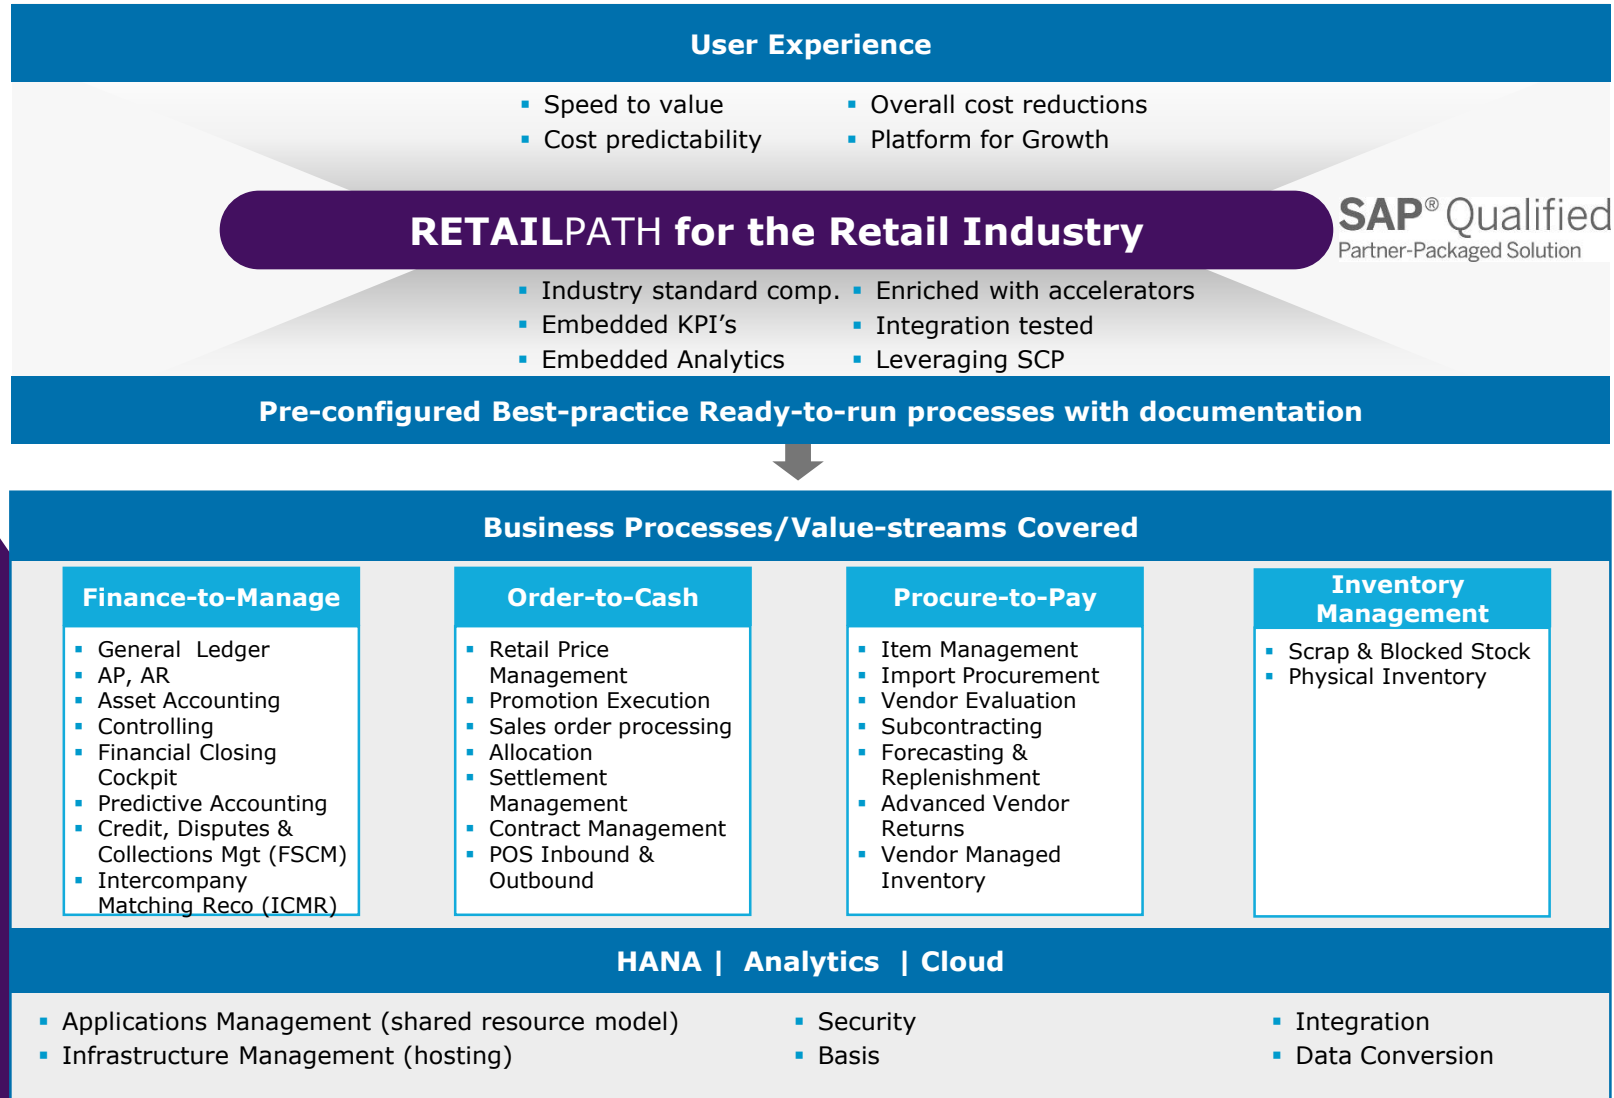

# Capgemini's SAP-qualified pre-configured solution-based on Retail Industry and S/4HANA Best Practices

Accelerates implementation

Accelerates time to value

Establishes standard Best Practices

**RETAILPATH**

SAP® Qualified Partner-Packaged Solution

# RETAILPATH

Our pre-configured Retail solution in SAP S/4HANA

Capgemini's **RETAILPATH** solution can be leveraged as:

- 'Plug n play' or
- As a 'Reference Model' to provide our Clients with the
  - Benefits of our accumulated Consumer Products experiences
  - Consumer Products leading practices for SAP
  - Integration ready with external systems