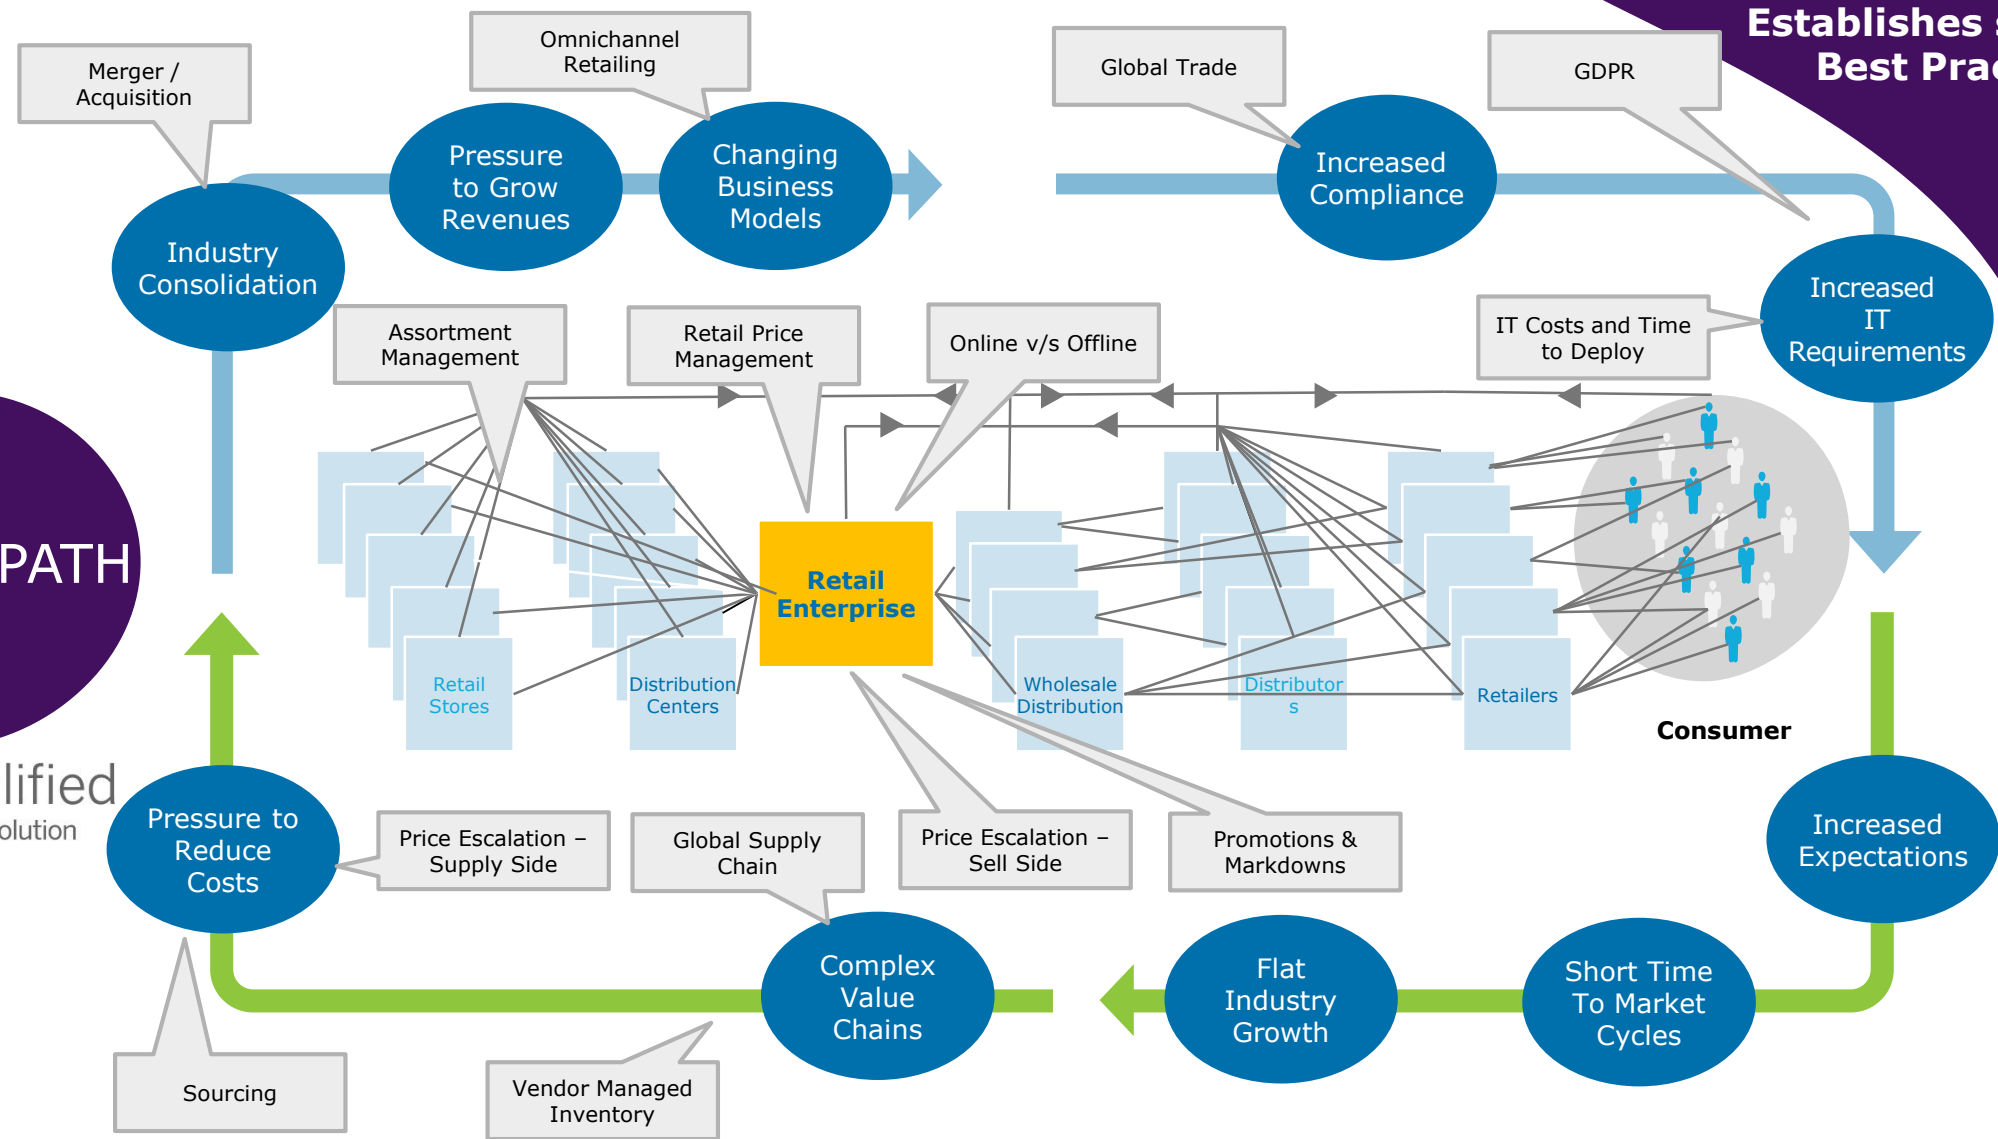

# Capgemini's SAP-qualified pre-configured solution-based on Retail Industry and S/4HANA Best Practices

Accelerates implementation

Accelerates time to value

Establishes standard Best Practices

**RETAILPATH**

SAP® Qualified Partner-Packaged Solution

# RETAILPATH

Our pre-configured Retail solution in SAP S/4HANA

Capgemini's **RETAILPATH** solution can be leveraged as:

- 'Plug n play' or
- As a 'Reference Model' to provide our Clients with the
  - Benefits of our accumulated Consumer Products experiences
  - Consumer Products leading practices for SAP
  - Integration ready with external systems

# RETAILPATH Accelerated Implementation

Typical "Green Field" implementation models