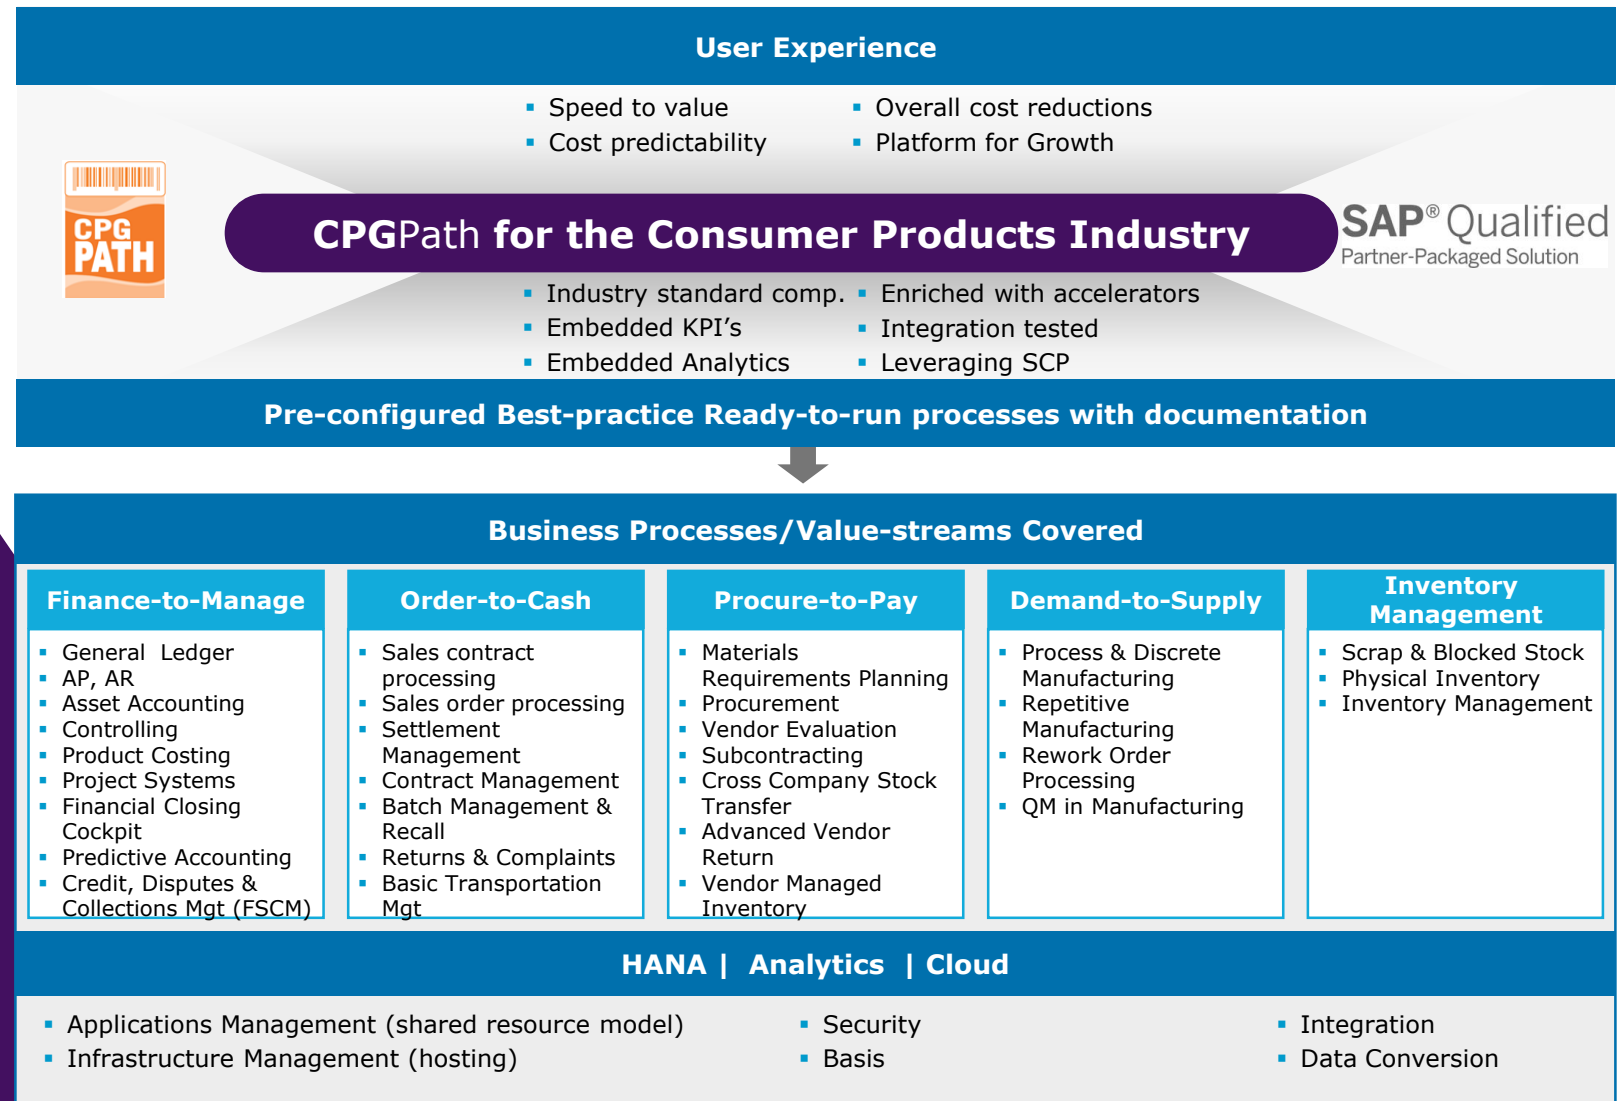

Capgemini's SAP-certified pre-configured solution-based on Consumer Products and S/4HANA best practices

Accelerates implementation

Accelerates time to value

Establishes standard best practices

SAP® Qualified Partner-Packaged Solution

Introducing CPGPath

Our pre-configured consumer products solution in SAP S/4HANA

Capgemini's CPGPATH solution can be leveraged as:

- 'Plug n play' or
- As a 'Reference Model' to provide our Clients with the
 - Benefits of our accumulated Consumer Products experiences
 - Consumer Products leading practices for SAP
 - Integration ready with external systems