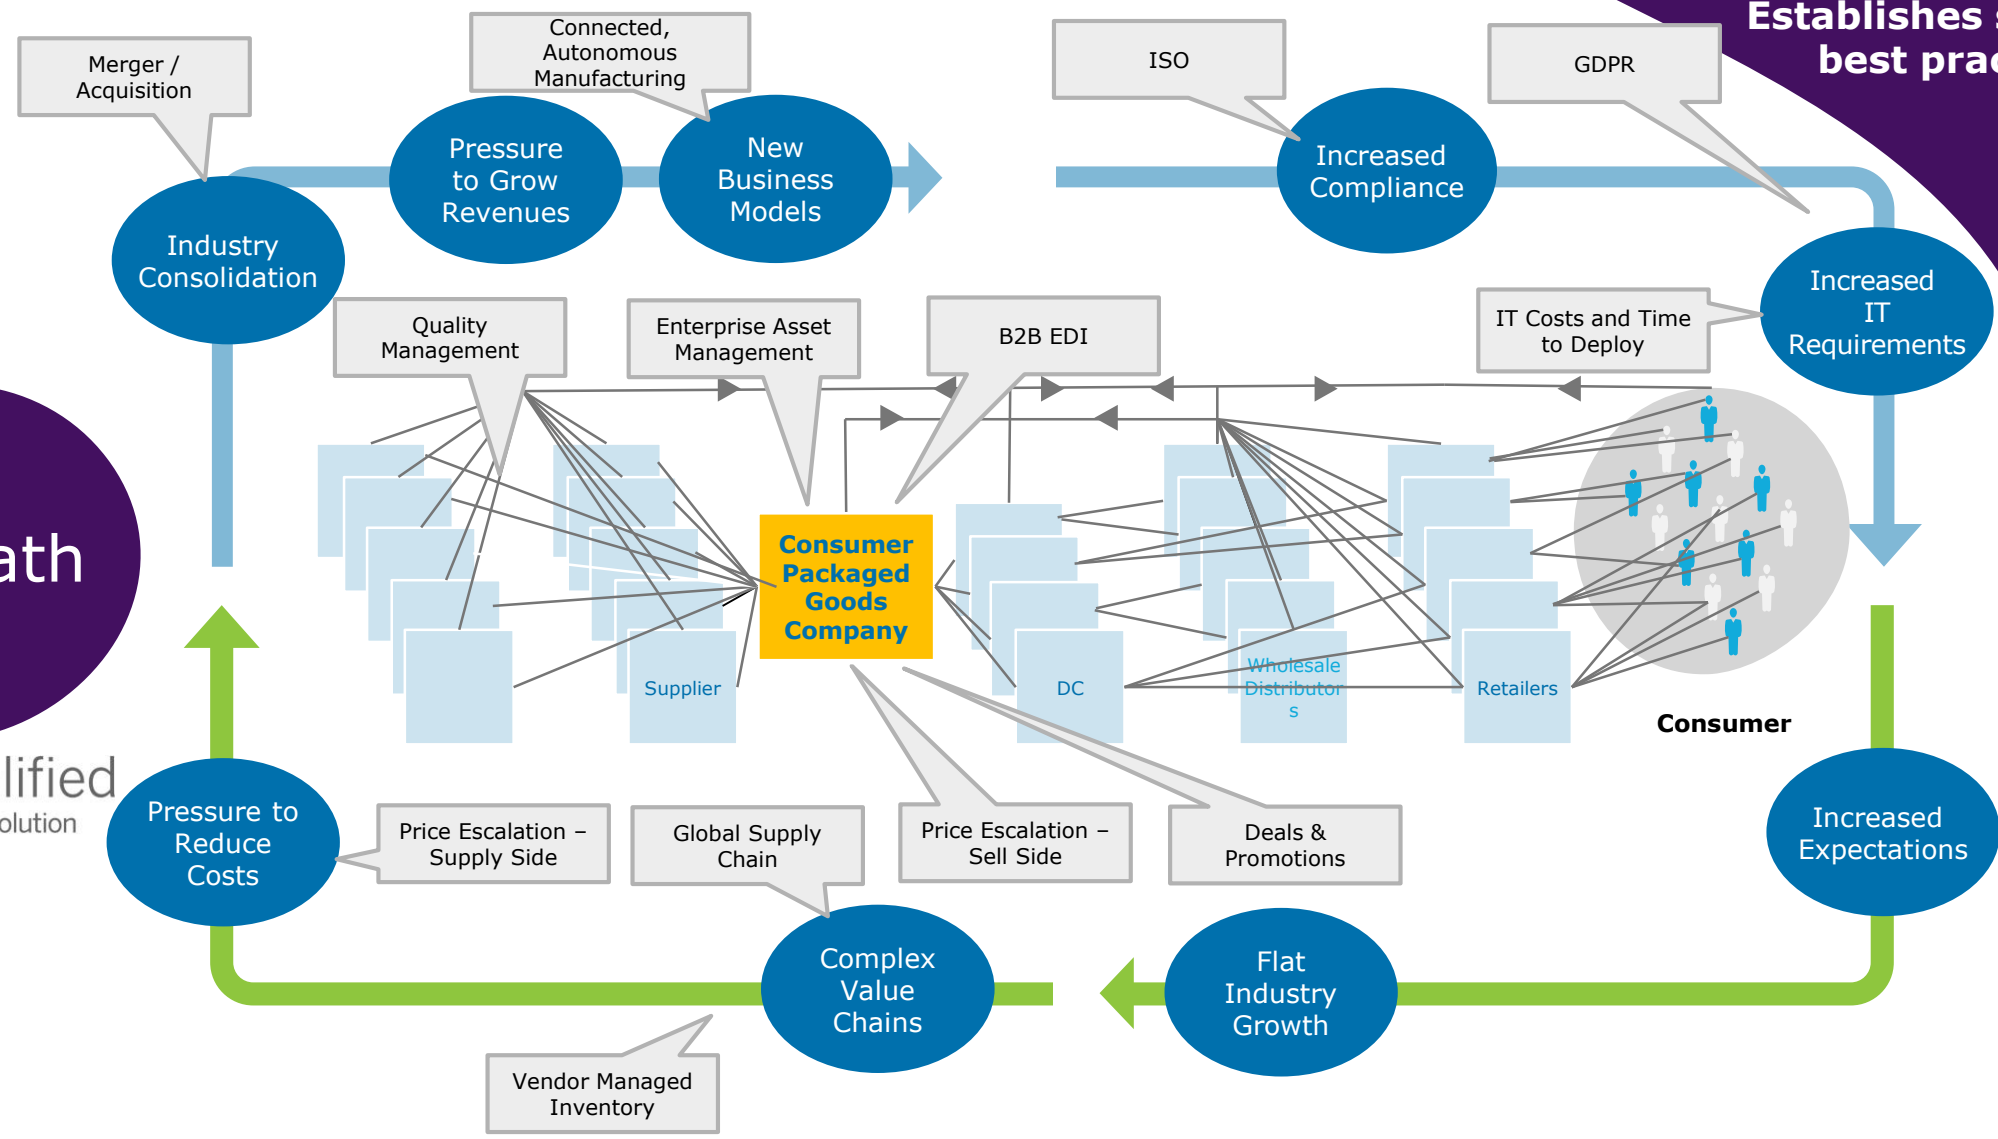

Capgemini's SAP-certified pre-configured solution-based on Consumer Products and S/4HANA best practices

Accelerates implementation

Accelerates time to value

Establishes standard best practices

SAP® Qualified Partner-Packaged Solution

Introducing CPGPath

Our pre-configured consumer products solution in SAP S/4HANA

Capgemini's CPGPATH solution can be leveraged as:

- 'Plug n play' or
- As a 'Reference Model' to provide our Clients with the
 - Benefits of our accumulated Consumer Products experiences
 - Consumer Products leading practices for SAP
 - Integration ready with external systems

CPGPath Accelerated Implementation

Typical "Green Field" implementation models