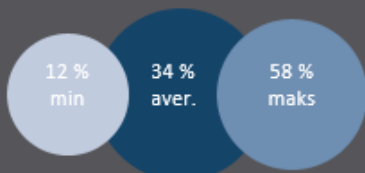

Engagement

Study of 105 SAP SuccessFactors
customers- May 2018