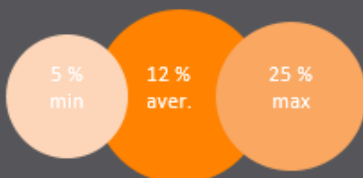

Sariba People Centric Package

Basic – From nok 40,- per employee per month

- One module
- 10-12 weeks implementation
- Out-of-the box set up

Typical anticipated benefits

Increased Performance

Reduced turnover