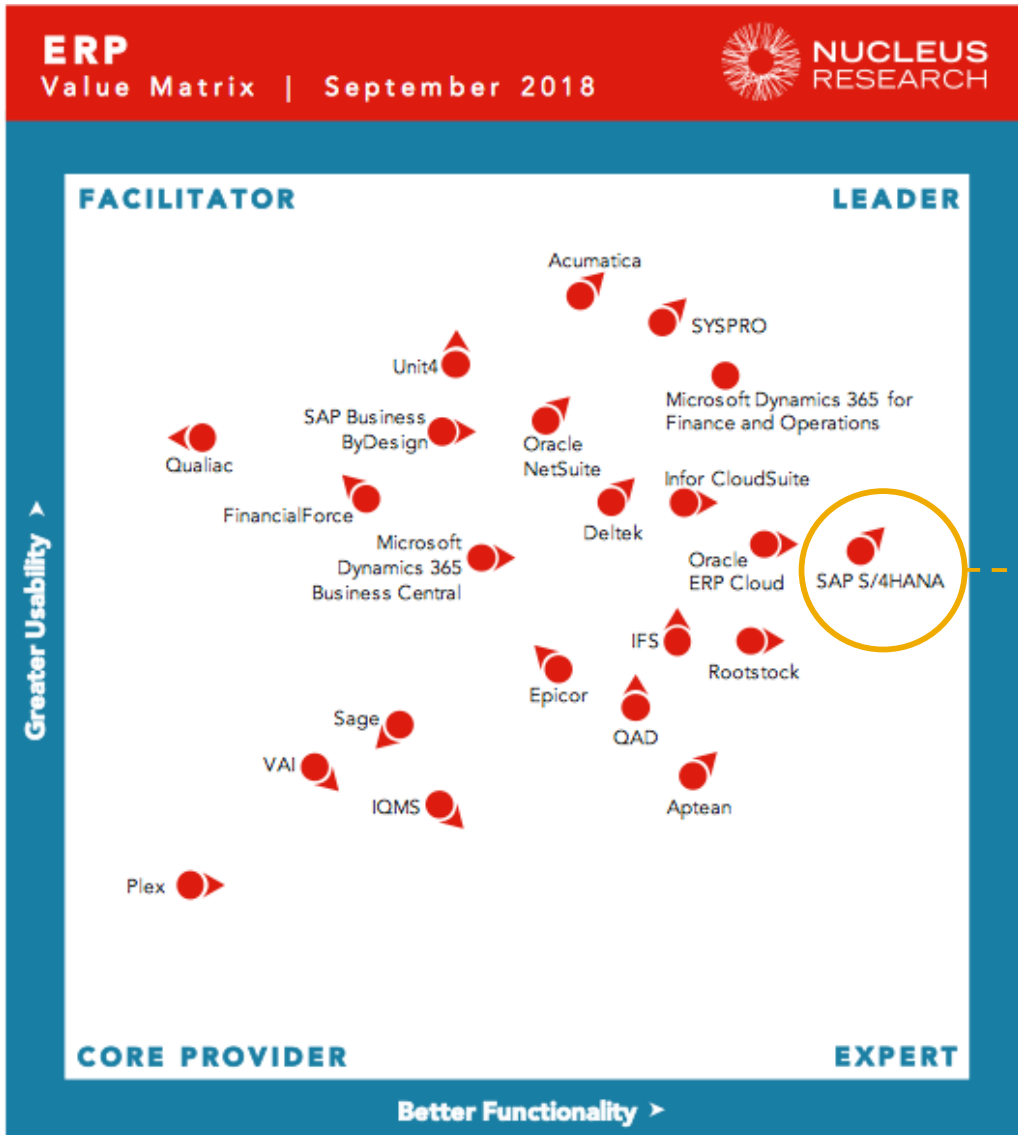

# Nucleus Research names **SAP S/4HANA\*** a **Leader** their 2018 ERP Value Matrix

***“SAP is a Leader in the 2018 ERP Value Matrix, having made strides to bring more of the capabilities that deliver intelligent ERP to***