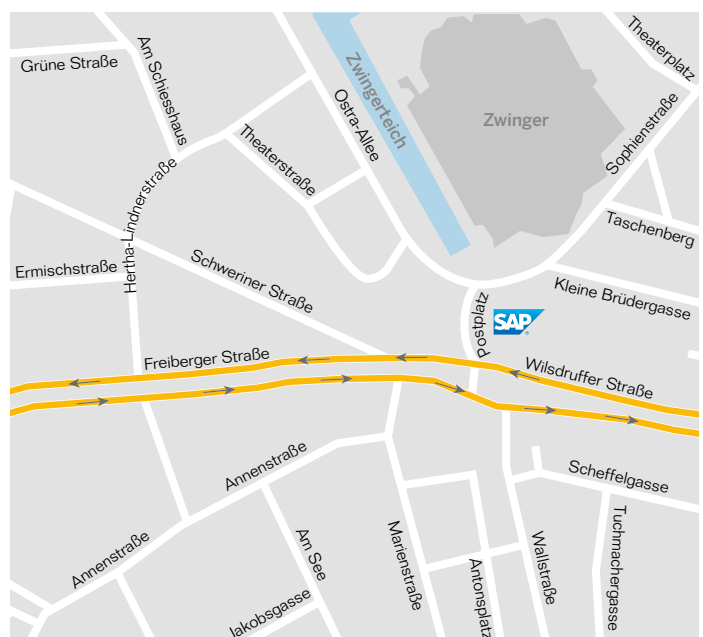

- Take the A13 highway.
- At the Dresden-Nord intersection, change to the A4 highway toward Chemnitz.
- Take the Dresden-Hellerau exit and change to the E55 (direction: Zentrum).
- Follow the E55 (direction: Zentrum) over the Elbe River.
- Turn right at Pirnaischen Platz (second set of lights after the Elbe) and continue along Wilsdruffer Straße.
- After approximately half a mile, turn right into the SAP underground parking garage.

Travel directions from Bautzen:

- Take the Dresden-Hellerau exit and change to the E55 (direction: Zentrum).
- Follow the E55 (direction: Zentrum) over the Elbe River.
- Turn right at Pirnaischen Platz (second set of lights after the Elbe) and continue along Wilsdruffer Straße.
- After approximately half a mile, turn right into the SAP underground parking garage.

Travel directions from Leipzig:

- Take the A4 highway.
- Take the Dresden-Hellerau exit and change onto the E55 (direction: Zentrum).
- Follow the E55 (direction: Zentrum) over the Elbe River.
- Turn right at Pirnaischen Platz (second set of lights after the Elbe) and continue along Wilsdruffer Straße.
- After approximately half a mile, turn right into the SAP underground parking garage.

From the Dresden airport:

- Take the local train (S-Bahn) line S2 to the Dresden main train station (Hauptbahnhof).
- Take the number 11 tram toward Bühlau or the number 8 tram toward Hellerau.
- Get off at the Postplatz stop.
- Cross the road to the SAP building.